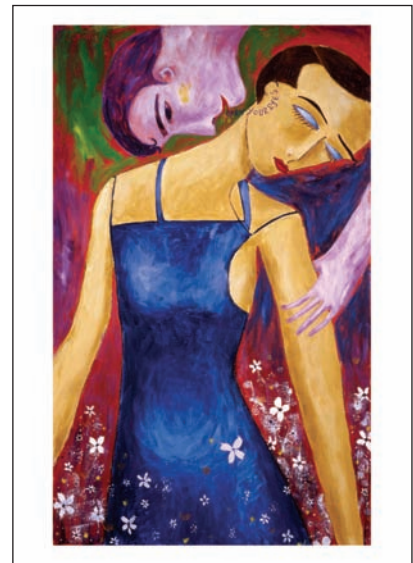

Big Pink Moose Studios

www.camillelaoang.com • 718-622-4449 • camillelaoang@yahoo.com

Fine Art- A7 cards, blank inside

FA-1029Li; *Lilliputinville*

FA-1029Su; *Sunrise*

FA-1029Bw; *Blue wildflowers*

FA-1029Tw; *Township*

FA-1029Bi; *Birds Outside Cages*

FA-1029Op; *Open Your Eyes*

FA-1029Aa; *Appearance of an Angel*

FA-1029Ca; *Castles*